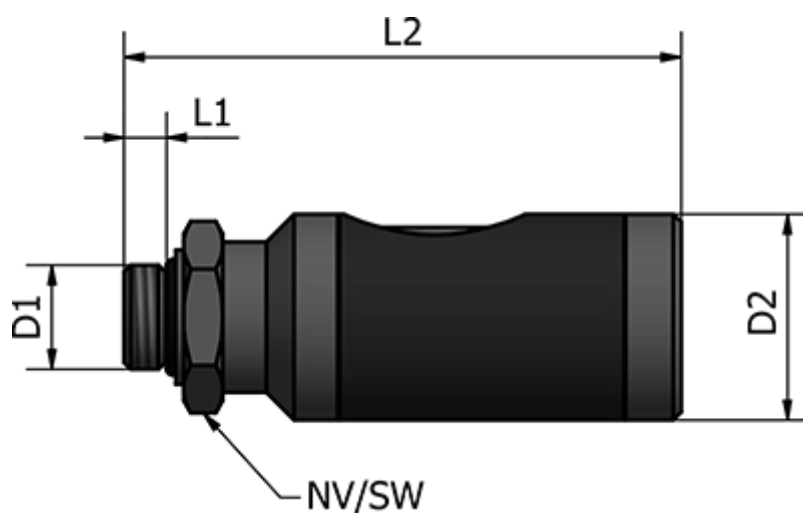

Article number: 58624413D

Description: Safety coupling w. male G1/2
NW 7.2, w. pushbutton

Measures

D1	= G 1/2
D2 (mm)	= 26
L1 (mm)	= 8.5
L2 (mm)	= 72.5
SW (mm)	= 25
Weight (g)	= 146